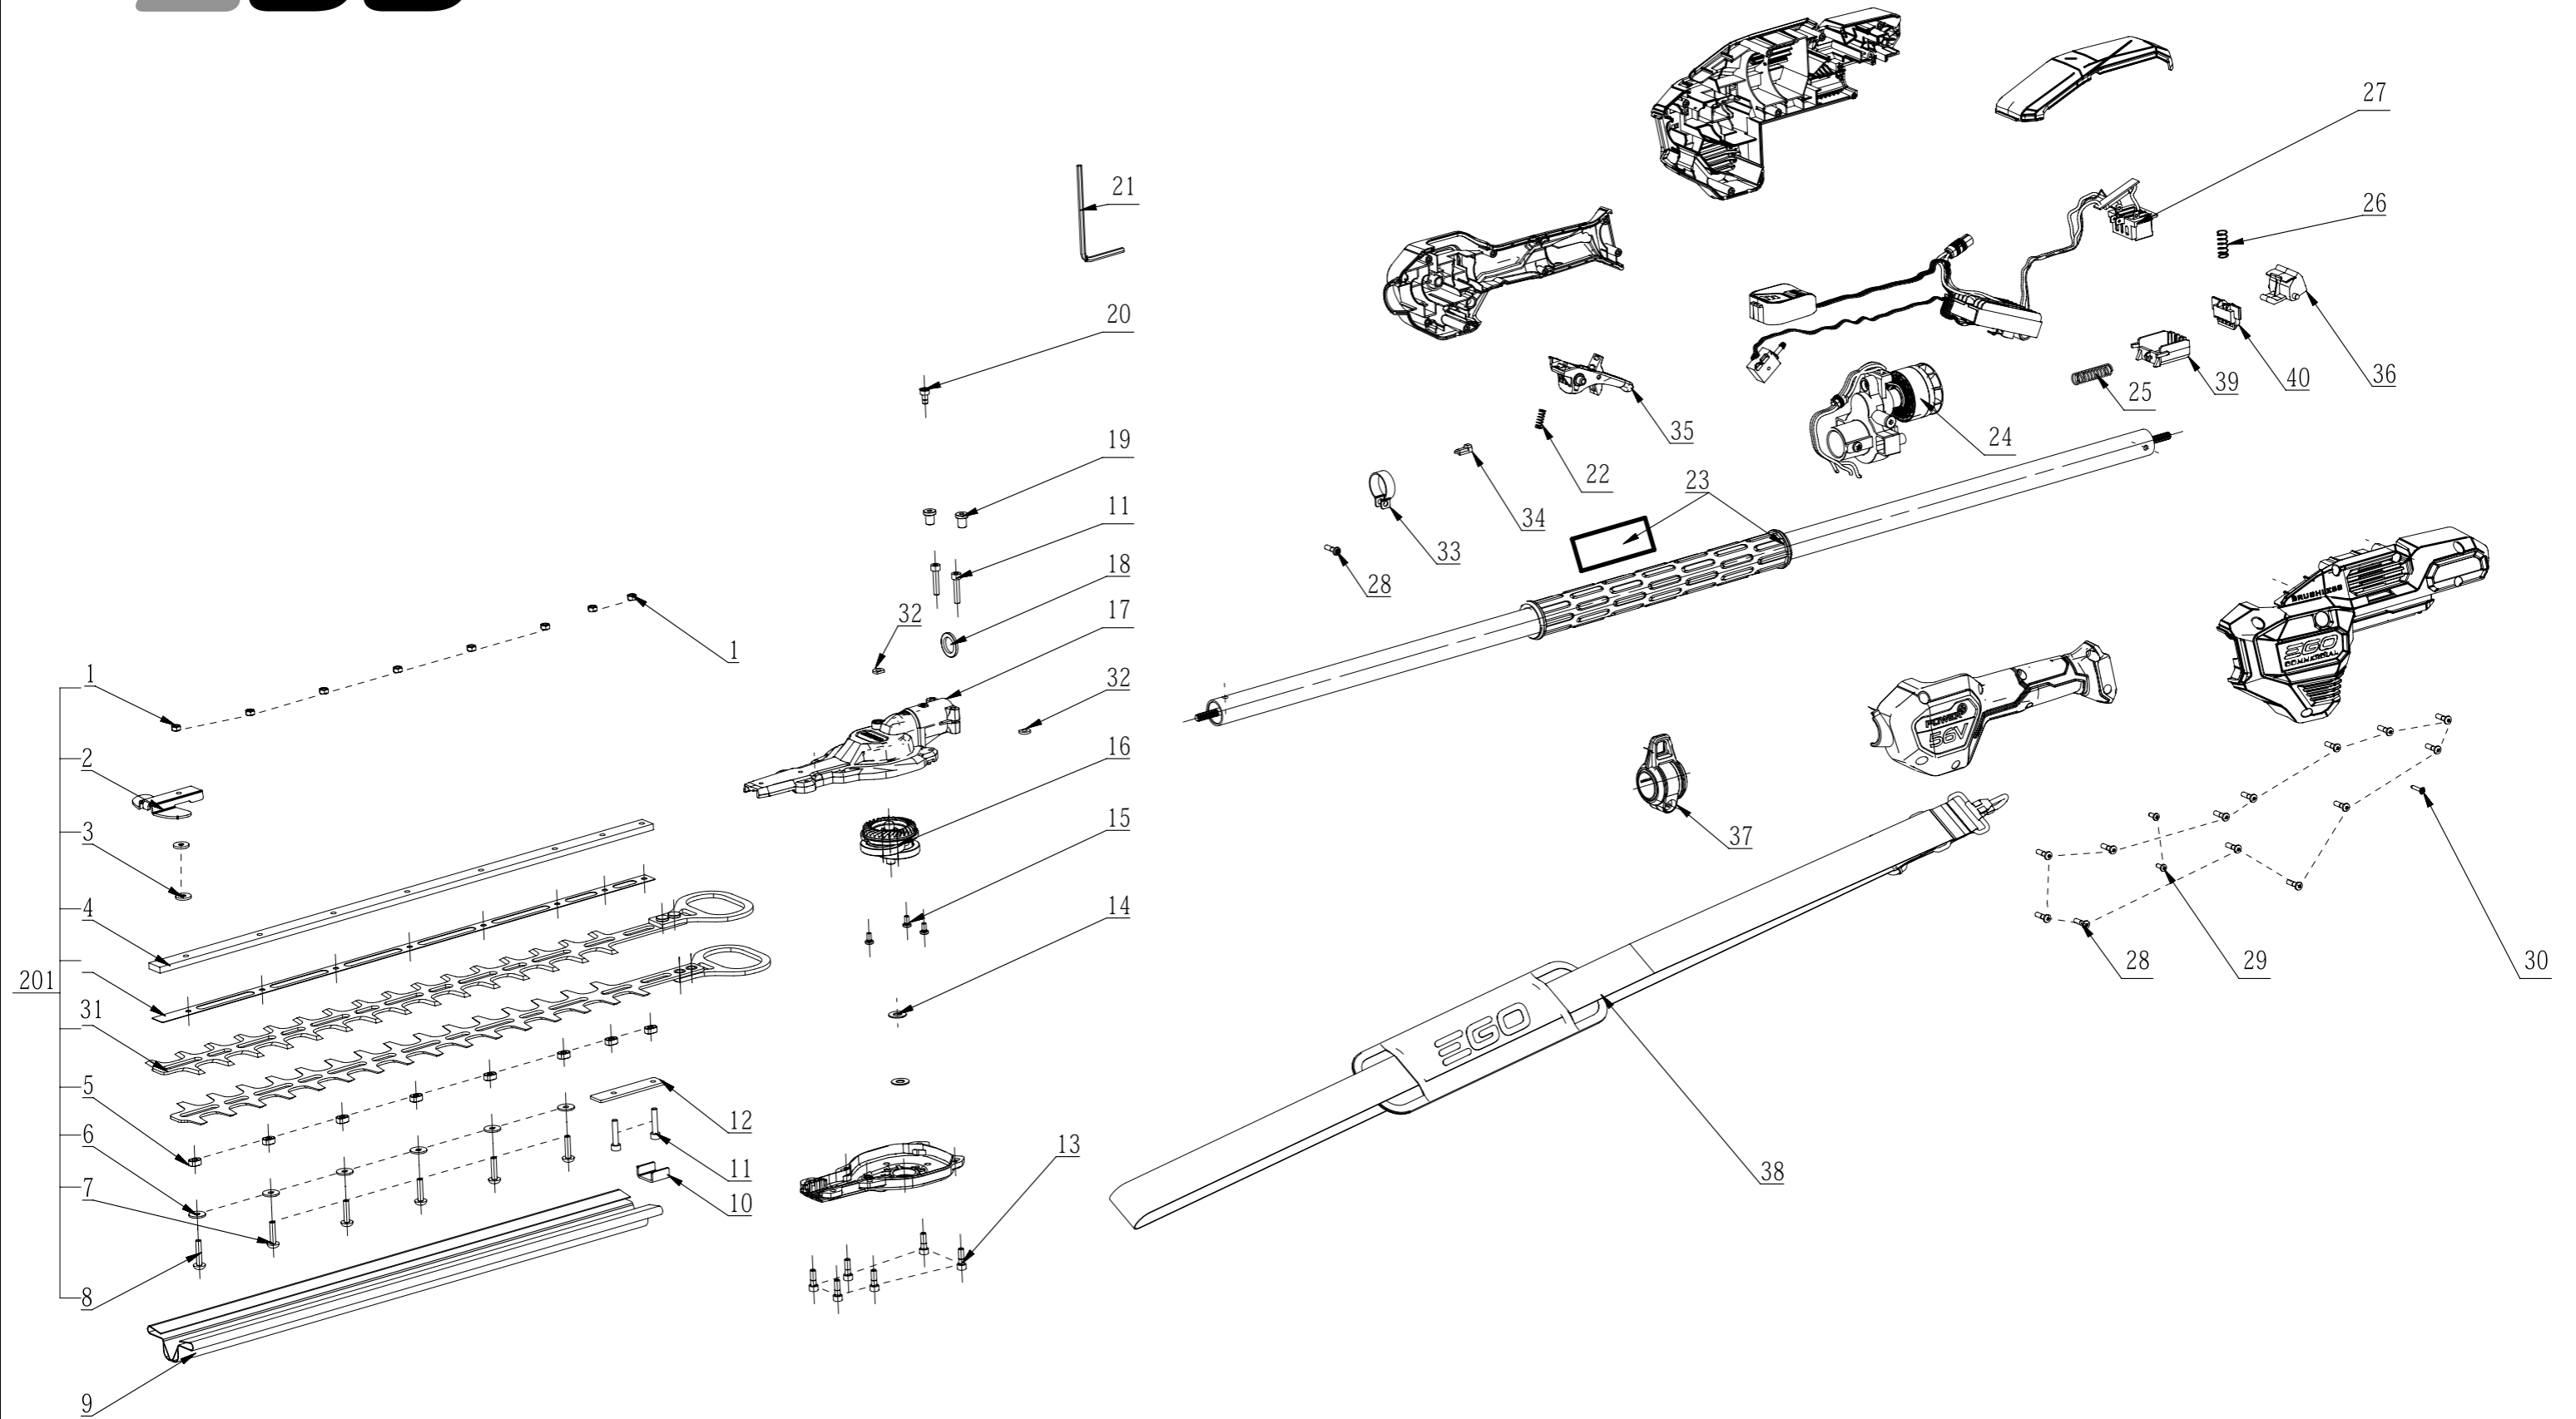

Product Description: Pole Hedge Trimmer
Model Number: HTX5310-P
Service Item Number: F830038001S01
Version: A
Issue Date: 2024/05/23

Service Part List_HTX5310-P_Vervion A

No.	Product Model#	Part Number	Description	Qty
1	HTX5310-P	5630007010	Prevailing Torque Hexagon Nut	8
2	HTX5310-P	3705992001	Tip Protector	1
3	HTX5310-P	5650047001	Plain Washer	2
4	HTX5310-P	3709011001	Clamp Support	1
5	HTX5310-P	3580331001	Bushing	8
6	HTX5310-P	5650487001	Plain Washer	6
7	HTX5310-P	5620605001	Hexagon Socket Screw	5
8	HTX5310-P	5611133001	Hexagon Socket Button Head Screw	1
9	HTX5310-P	3134546001	Sheath	1
10	HTX5310-P	3709251001	Support Plate	1
11	HTX5310-P	5620216005	Hexagon Socket Screw	4
12	HTX5310-P	3709014001	Support Plate	1
13	HTX5310-P	5620019005	Hexagon Socket Screw	6
14	HTX5310-P	5650569001	Plain Washer	2
15	HTX5310-P	5620156007	Hexagon Socket Screw	3
16	HTX5310-P	2850175001	Bevel Gear Assembly	1
17	HTX5310-P	2790815001	Gear Case Assembly	1
18	HTX5310-P	5651100001	Plain Washer	1
19	HTX5310-P	5620606001	Hexagon Socket Screw	2
20	HTX5310-P	5620213003	Hexagon Socket Screw	1
21	HTX5310-P	5680164001	Inner Hexagon Spanner	1
22	HTX5310-P	3660088003	Knob-reset Spring	1
23	HTX5310-P	2850309001	Connecting Tube Assembly	1
24	HTX5310-P	2790798001	Motor And Gear Case Assembly	1
25	HTX5310-P	3660818001	Compression Spring	1
26	HTX5310-P	3660013003	Spring1	1
27	HTX5310-P	2831655001	Electric Assembly	1
28	HTX5310-P	5620479001	Screw	14
29	HTX5310-P	5610295001	Hexagon Socket Screw	2
30	HTX5310-P	5610241001	Screw	1
31	HTX5310-P	2829661001	Blade Set	2