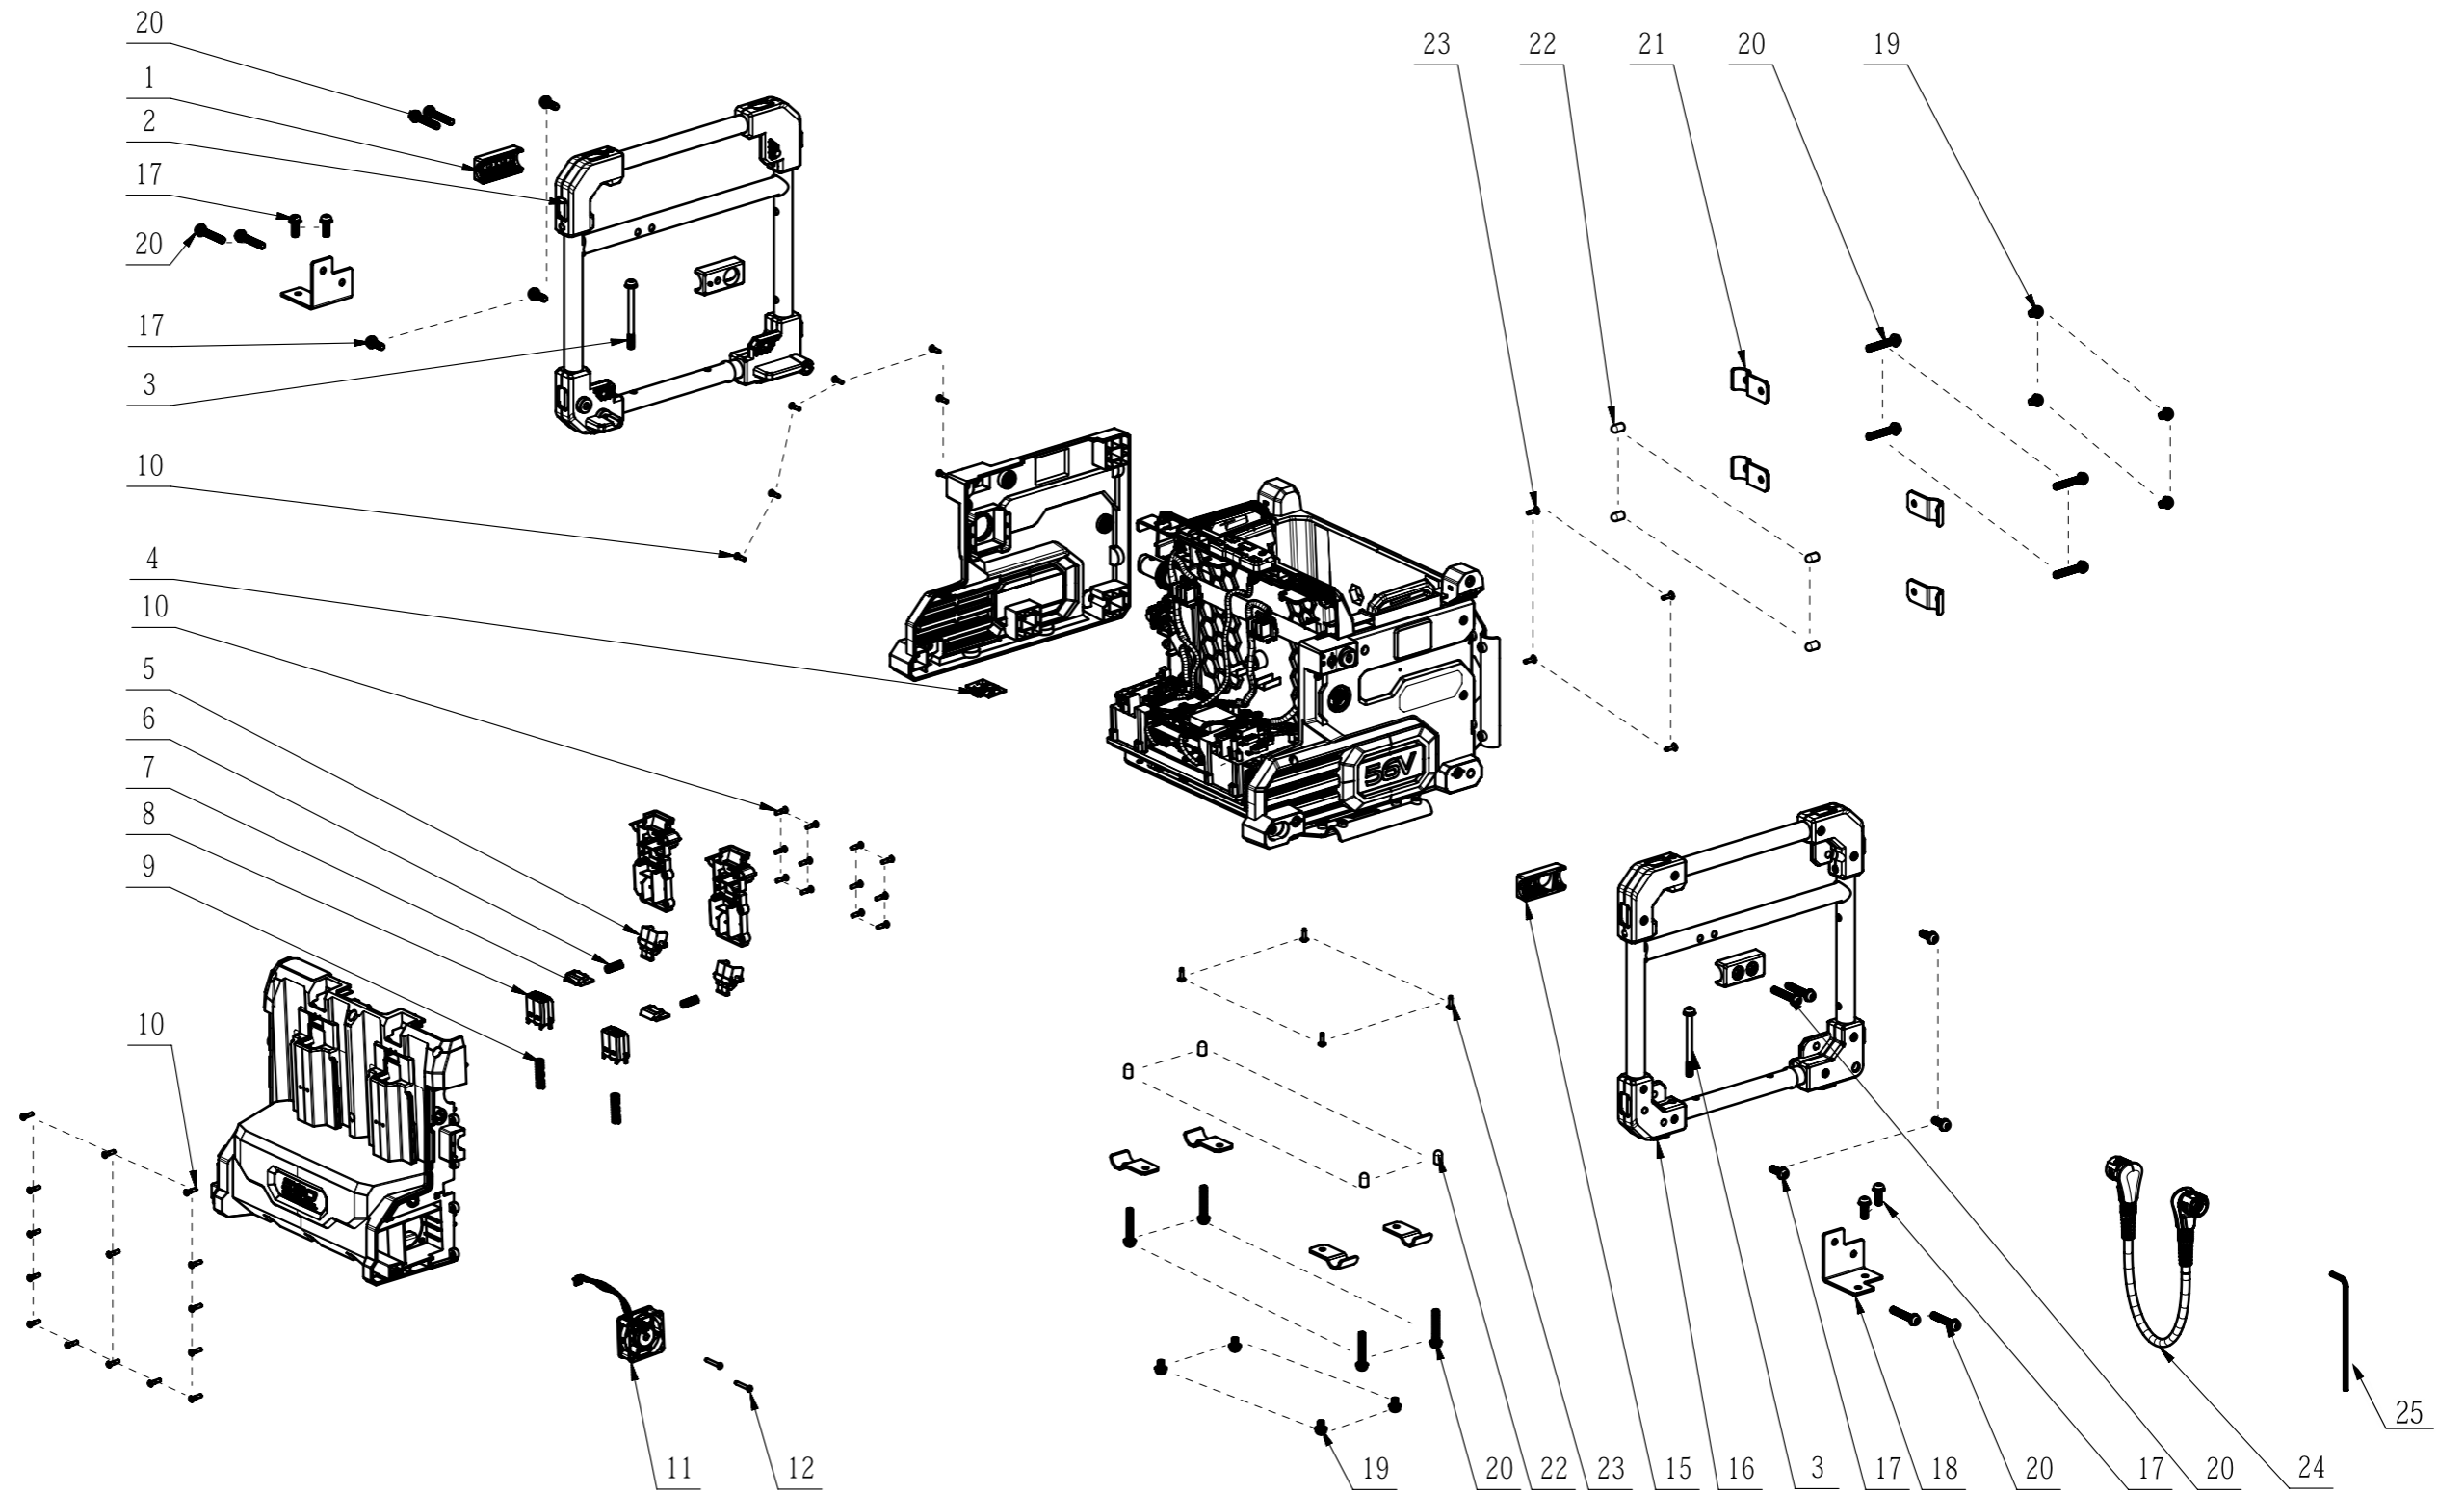

Product Description: Commercial Charging Power Bank
Model Number: PGX1400PB
Service Item Number: 0800319001S01
Version: A
Issue Date: 2024/4/26

Service Part List_PGX1400PB_Version A

No.	Product Model#	Part Number	Description	Qty
1	PGX1400PB	3135213001	Fixed Support	2
2	PGX1400PB	2850430001	Left Frame Assembly	1
3	PGX1400PB	5611230001	Screw and Washer Assembly	2
4	PGX1400PB	2832053002	Bluetooth Electric Assembly	1
5	PGX1400PB	3135101001	Power Pack Button	2
6	PGX1400PB	3660013003	Spring1	2
7	PGX1400PB	3127497001	Power Pack Button	2
8	PGX1400PB	3131427001	Sliding Block	2
9	PGX1400PB	3660818001	Compression Spring	2
10	PGX1400PB	5620479001	Screw	51
11	PGX1400PB	3300087001	Fan	1
12	PGX1400PB	5610276001	Hexagon Lobular Tapping Screw	2
15	PGX1400PB	3135214001	Fixed Support	2
16	PGX1400PB	2850429001	Right Frame Assembly	1
17	PGX1400PB	5611216001	Screw and Washer Assembly	10
18	PGX1400PB	3709275001	Fixing Board	2
19	PGX1400PB	5611217001	Screw and Washer Assembly	8
20	PGX1400PB	5611215001	Screw and Washer Assembly	16
21	PGX1400PB	3709274001	Fixing Board	8
22	PGX1400PB	3135203001	Decorative Cover	8
23	PGX1400PB	5611214001	Hexalobular Socket Pan Head Flange Tapping Screw	8
24	PGX1400PB	4861049001	Flat Flexible Cable Assembly	1
25	PGX1400PB	5680186001	Hex Wrench	1