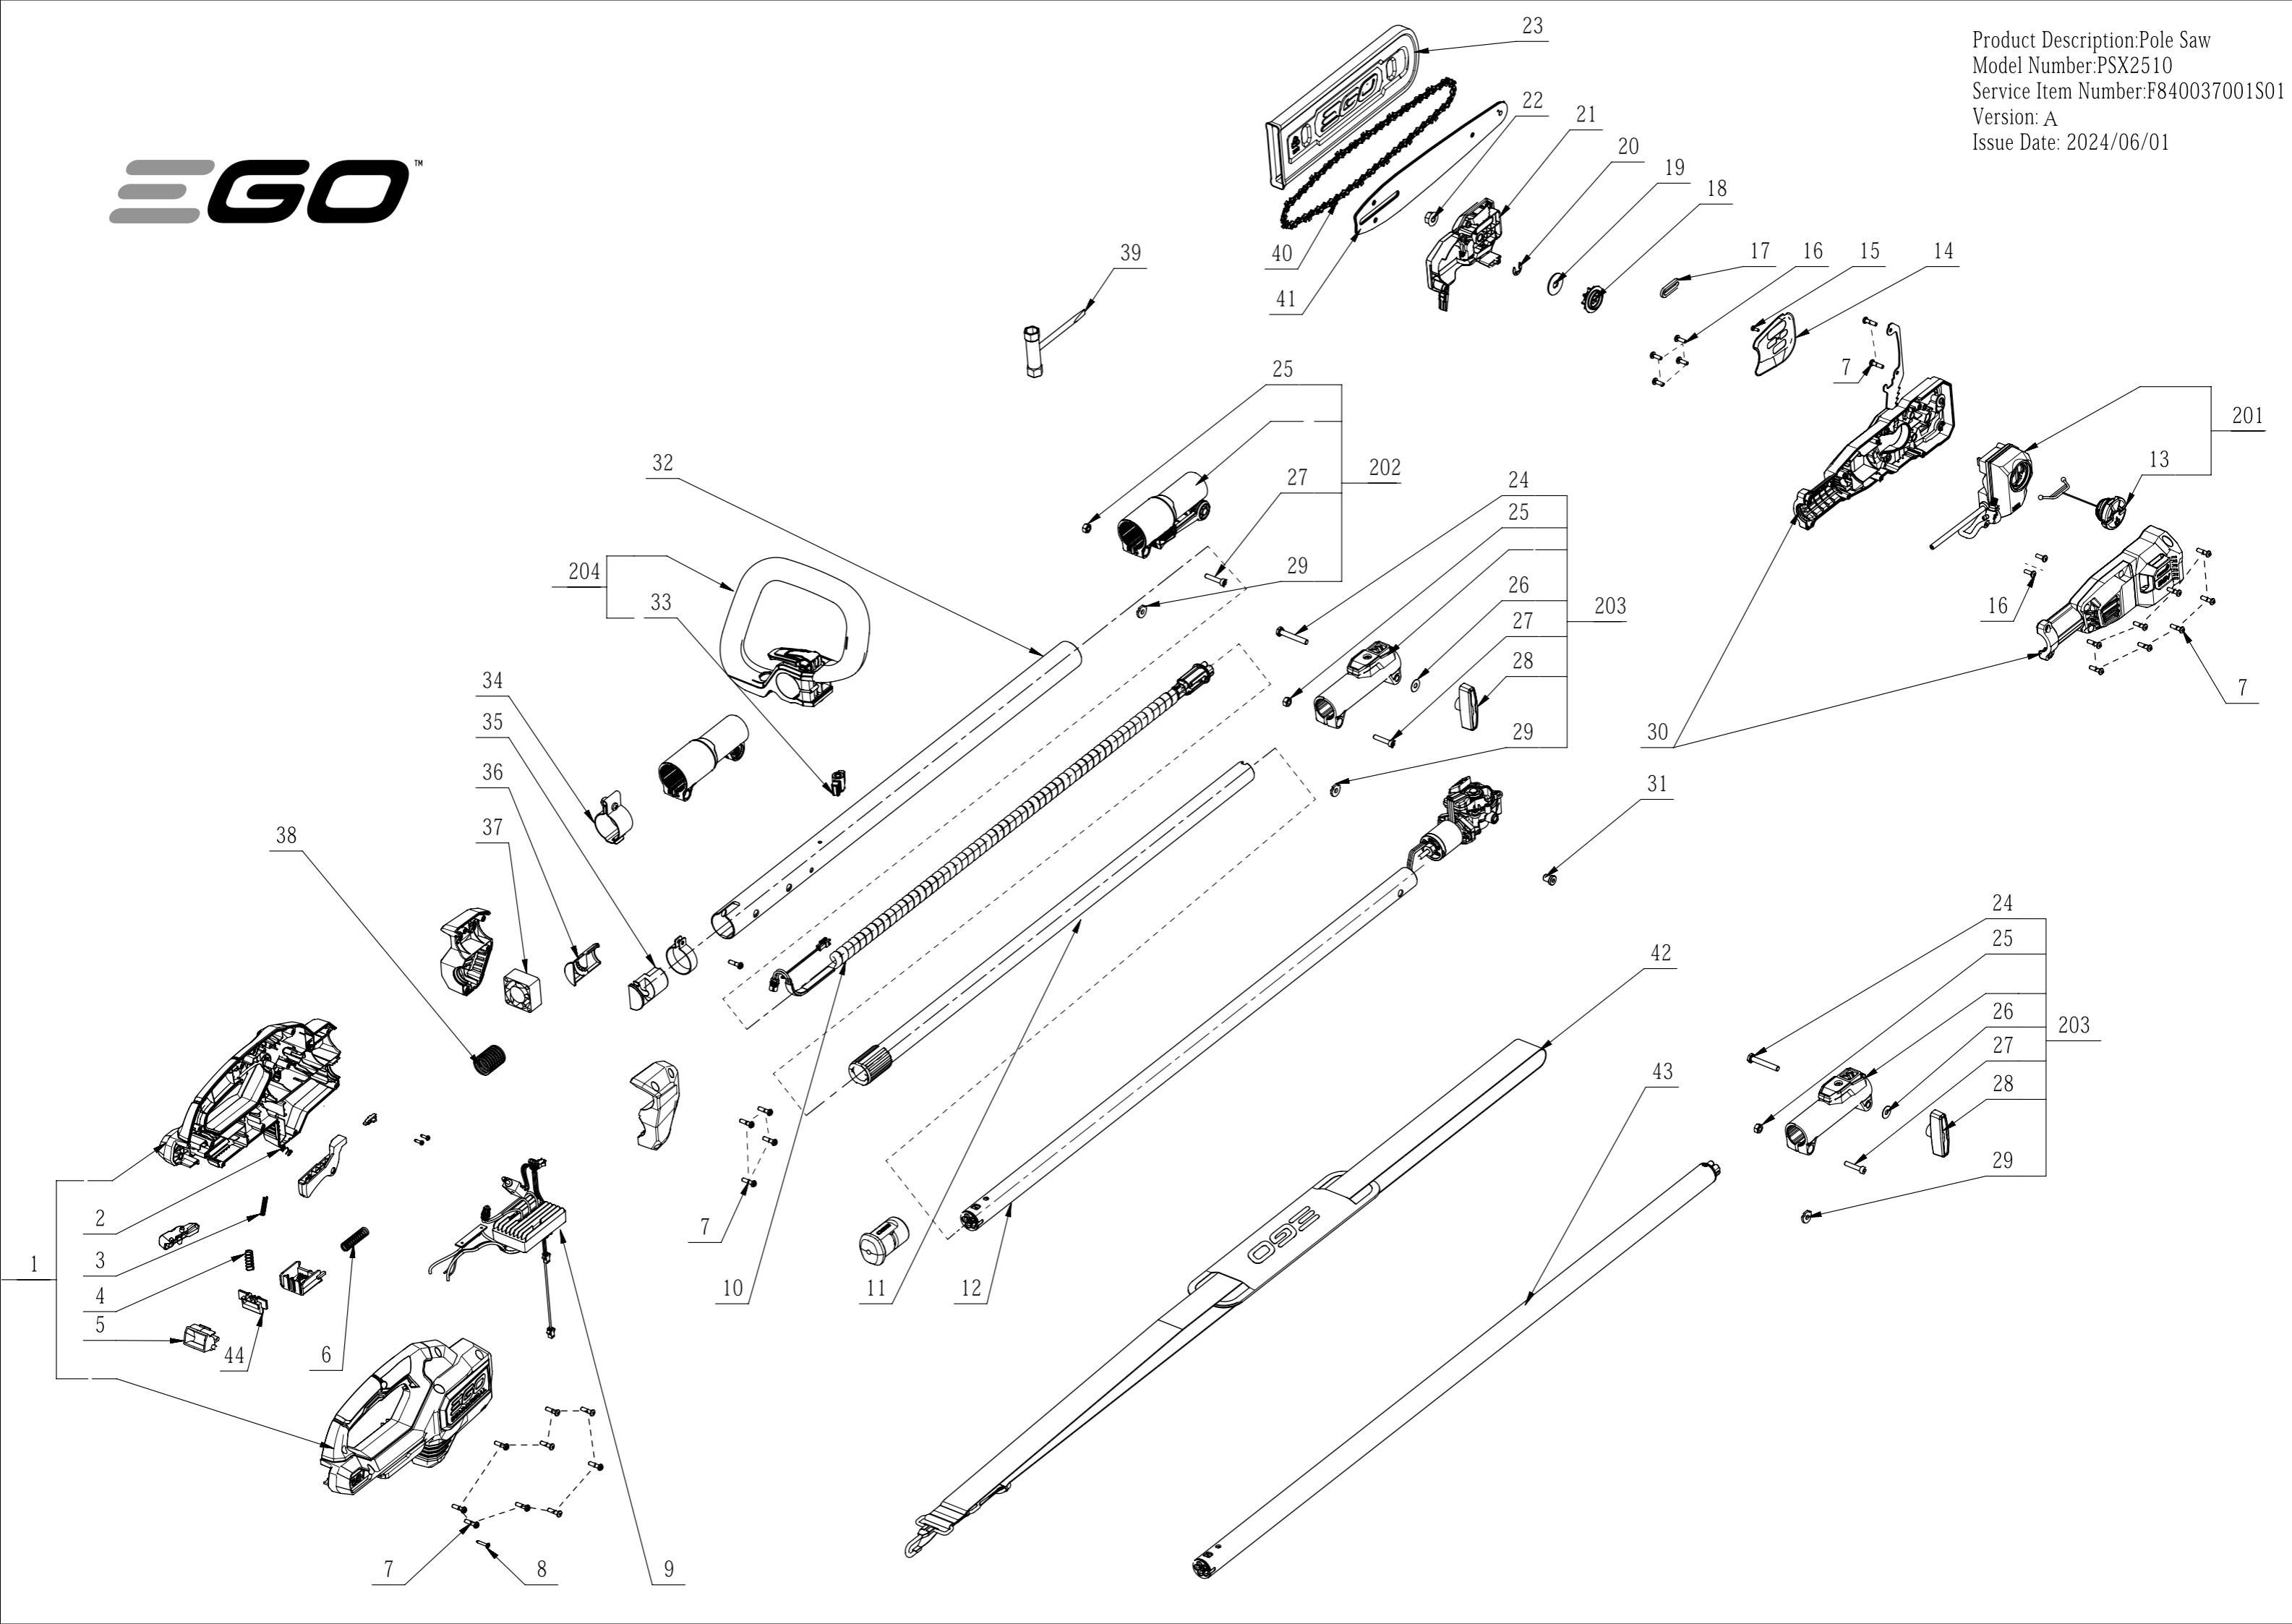

Product Description: Pole Saw
Model Number: PSX2510
Service Item Number: F840037001S01
Version: A
Issue Date: 2024/06/01

Service Part List_PSX2510_Version A

No.	Product Model#	Part Number	Description	Qty
1	PSX2510	3900731002	Handle Assembly	1
2	PSX2510	3660235001	Spring	1
3	PSX2510	3660427002	Spring	1
4	PSX2510	3660013001	Spring1	1
5	PSX2510	3127498001	Power Pack Button	1
6	PSX2510	3660818001	Compression Spring	1
7	PSX2510	5620479001	Screw	24
8	PSX2510	5610274001	Self Tapping Screw	1
9	PSX2510	2831336001	Electric Assembly	1
10	PSX2510	4861088002	Spring Wire Assembly	1
11	PSX2510	2850224001	Inner Tube	1
12	PSX2510	2790804001	Motor And Gear Case Assemb	1
13	PSX2510	2828587002	Kettle Cover Assembly	1
14	PSX2510	3709064001	Protecting Cover Plate	1
15	PSX2510	5610222001	Hexagon Lobuar Screw	1
16	PSX2510	5620164011	Screw	6
17	PSX2510	3130337001	Rubber Gasket	1
18	PSX2510	3555960001	Chain Wheel	1
19	PSX2510	5660208002	Gasket	1
20	PSX2510	5660028001	E Ring	1
21	PSX2510	2850013001	Cover Plate Assembly	1
22	PSX2510	5630325002	Flange Nut	1
23	PSX2510	3128561001	Sheath	1
24	PSX2510	5640247001	Hexagon Head Bolt	2
25	PSX2510	5630011002	Hexagon Nut	3
26	PSX2510	3700233001	Washer	2
27	PSX2510	5620550001	Hexagon Socket Screw	3
28	PSX2510	3402816001	Wing Nut	2
29	PSX2510	3705464001	Limit Chute	3
30	PSX2510	2850225001	Housing Assembly	1
31	PSX2510	5620606001	Hexagon Socket Screw	1