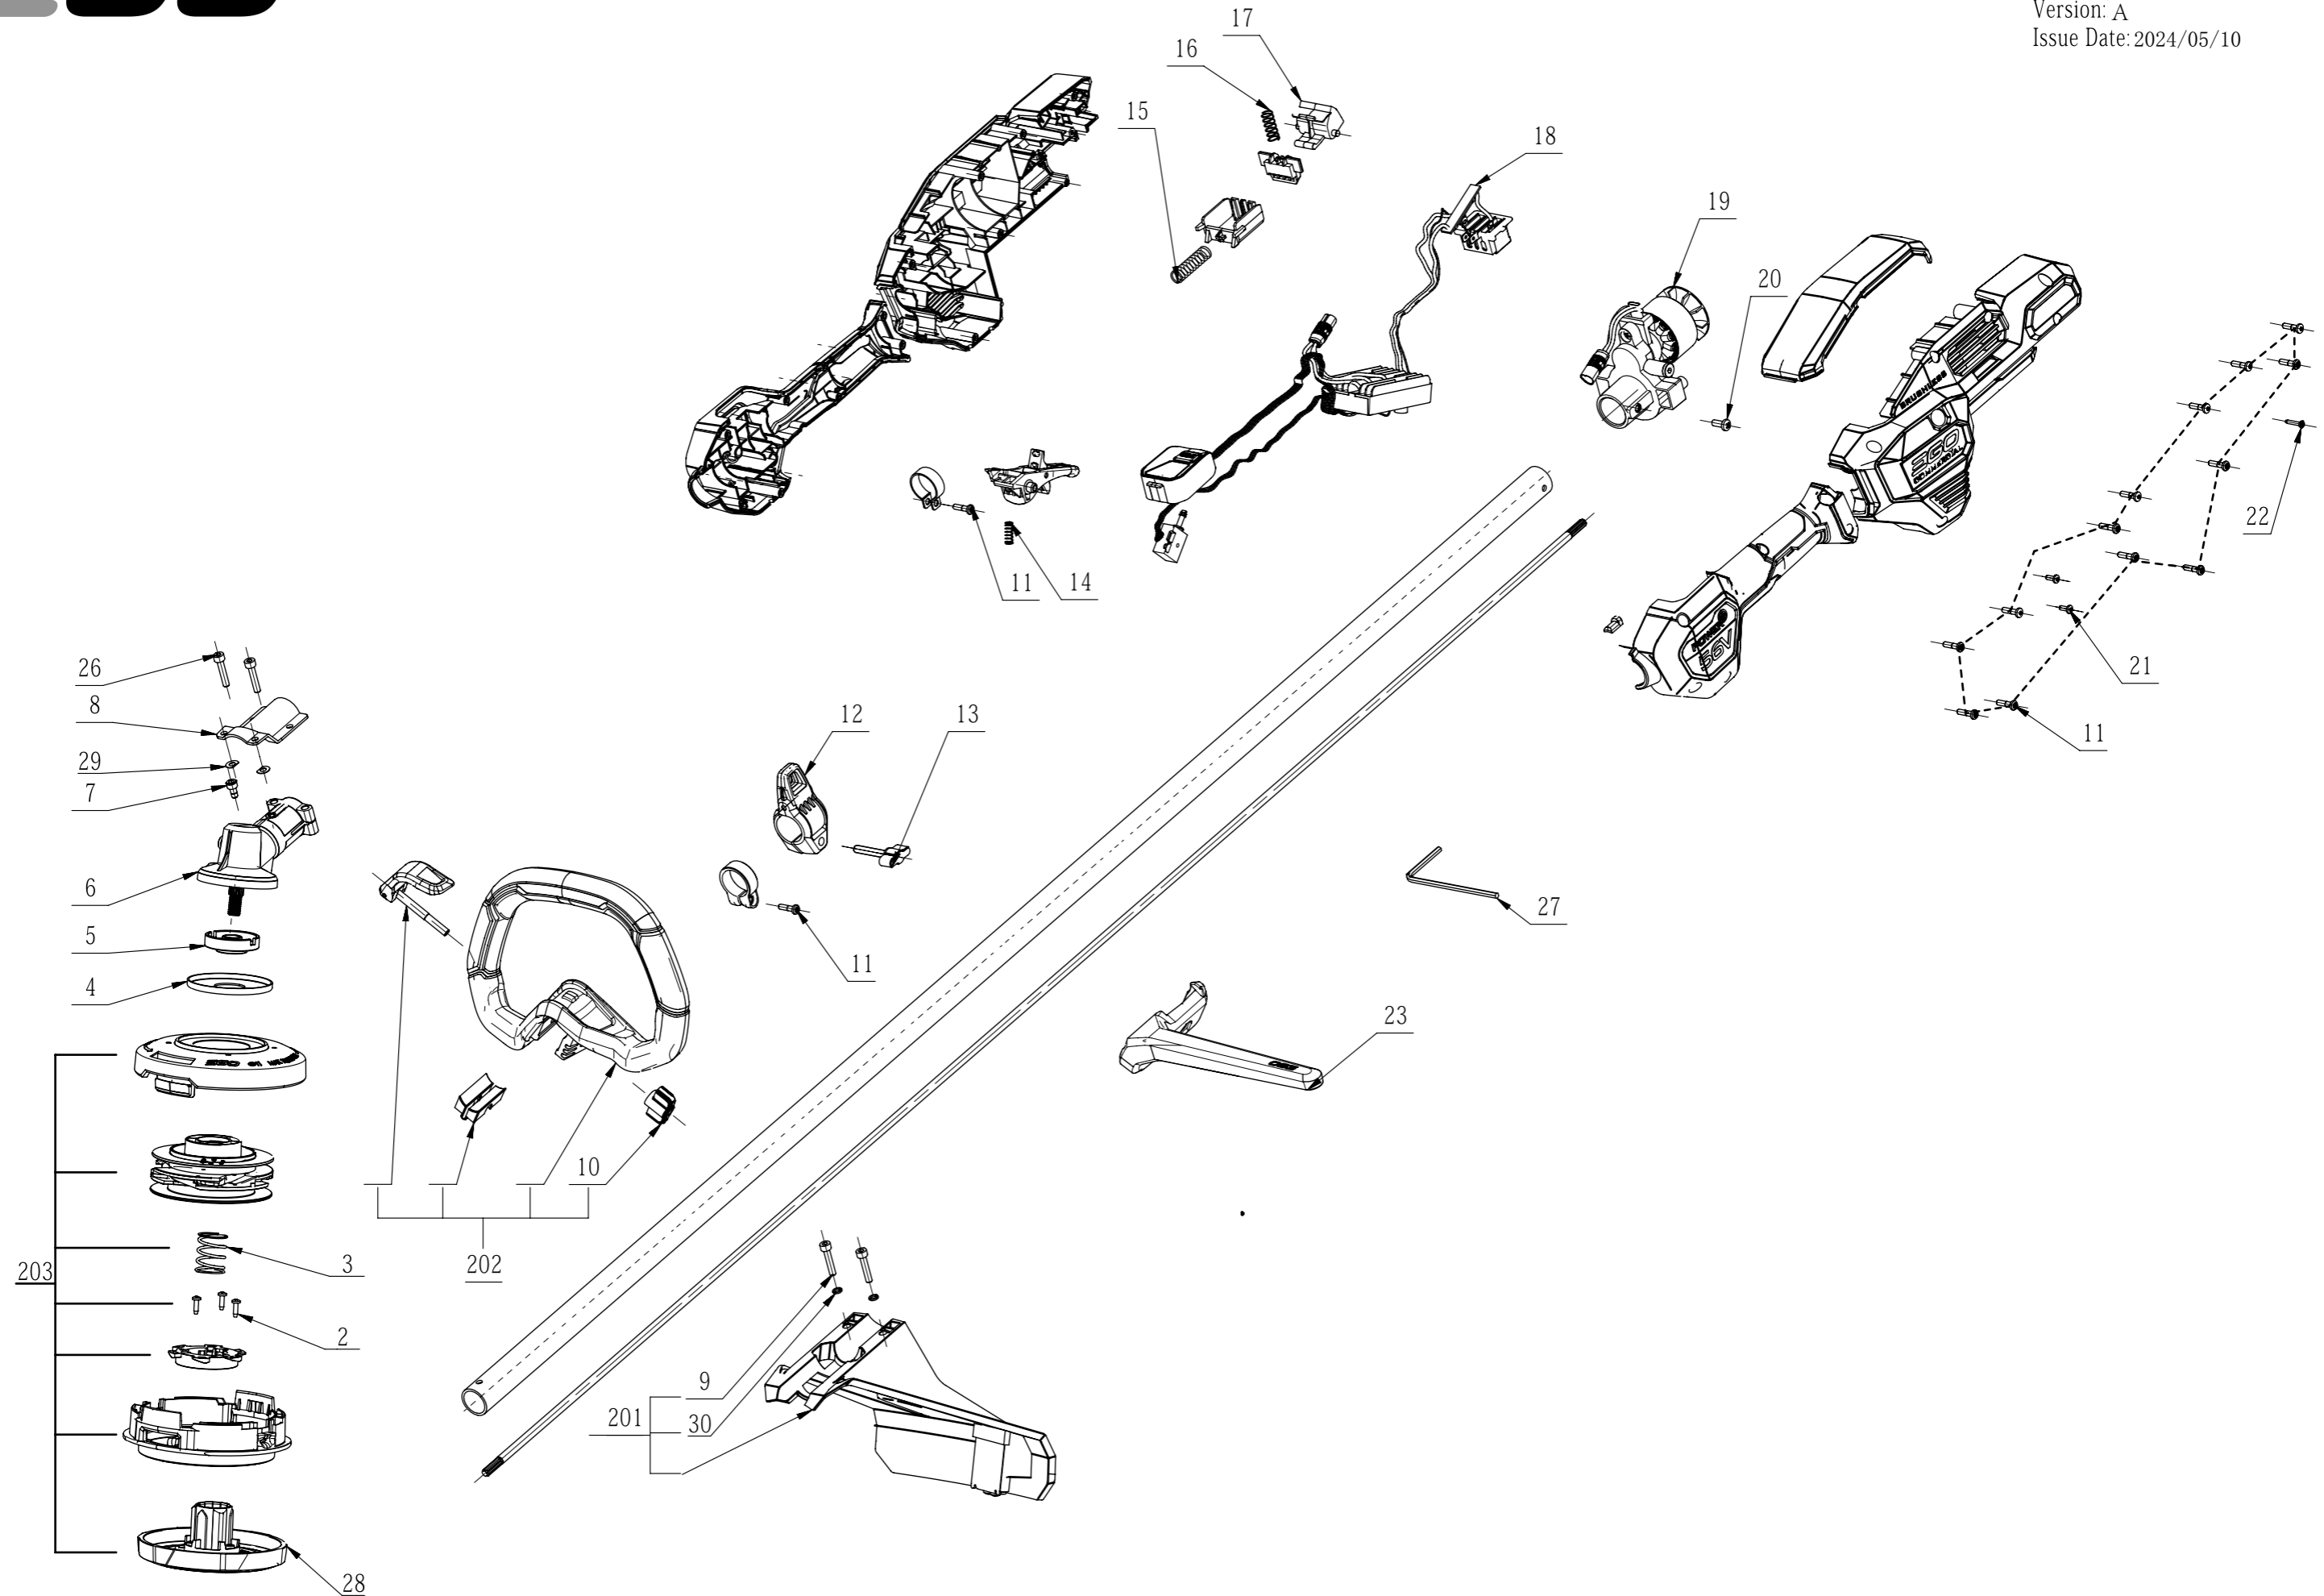

Product Description: String Trimmer
Model Number: STX4500
Service Item Number: F810054001S01
Version: A
Issue Date: 2024/05/10

Service Part List_STX4500_Vervion A

| No. | Product Model# | Part Number | Description | Qty |
|-----|----------------|-------------|------------------------------|-----|
| 2 | STX4500 | 5610022004 | Tapping Screw | 3 |
| 3 | STX4500 | 3660833001 | Compression Spring | 1 |
| 4 | STX4500 | 3706103001 | Shield | 1 |
| 5 | STX4500 | 3552509001 | Inner Flange | 1 |
| 6 | STX4500 | 2825611001 | Gear Case ASSY | 1 |
| 7 | STX4500 | 5620213003 | Hexagon Socket Screw | 1 |
| 8 | STX4500 | 3705417001 | Fixing Board | 1 |
| 9 | STX4500 | 5620216006 | Hexagon Socket Screw | 2 |
| 10 | STX4500 | 5630526001 | Wing Nut | 1 |
| 11 | STX4500 | 5620479001 | Screw | 15 |
| 12 | STX4500 | 2829714001 | Pothook Assembly | 1 |
| 13 | STX4500 | 5640239002 | Wing Bolt | 1 |
| 14 | STX4500 | 3660088003 | Knob-reset Spring | 1 |
| 15 | STX4500 | 3660818001 | Compression Spring | 1 |
| 16 | STX4500 | 3660013003 | Spring1 | 1 |
| 17 | STX4500 | 3127498001 | Power Pack Button | 1 |
| 18 | STX4500 | 2831529001 | Electric Assembly | 1 |
| 19 | STX4500 | 2790711001 | Motor And Gear Case Assembly | 1 |
| 20 | STX4500 | 5620050007 | Screw | 1 |
| 21 | STX4500 | 5610295001 | Hexagon Socket Screw | 2 |
| 22 | STX4500 | 5610241002 | Screw | 1 |
| 23 | STX4500 | 3133829001 | Front Handle Cover | 1 |
| 26 | STX4500 | 5620216005 | Hexagon Socket Screw | 2 |
| 27 | STX4500 | 5680164001 | Inner Hexagon Spanner | 1 |
| 28 | STX4500 | 3131529001 | Base Pad | 1 |
| 29 | STX4500 | 5650598001 | Washer | 2 |
| 30 | STX4500 | 5650015012 | Spring Washer | 2 |
| 201 | STX4500 | 2829185001 | Protective Cover Assembly | 1 |
| 202 | STX4500 | 2829754001 | Auxiliary Handle Assembly | 1 |
| 203 | STX4500 | 2827186002 | Cutting Head Set | 1 |